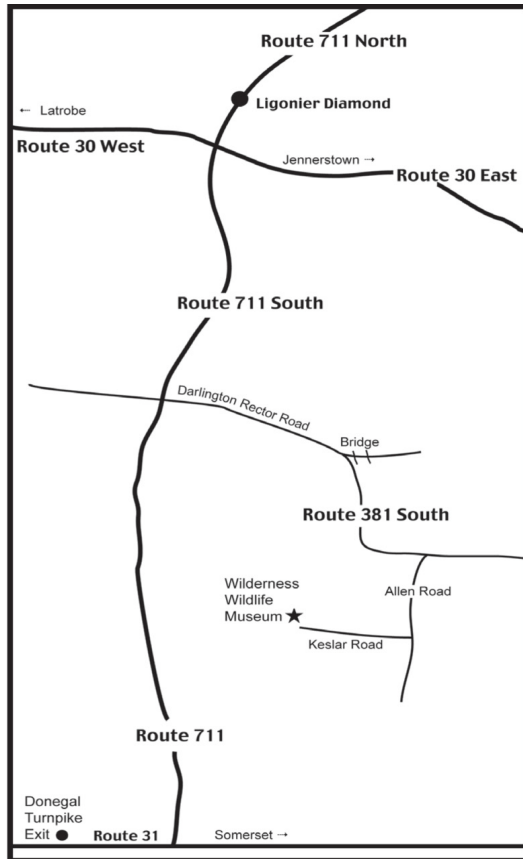

Open Fri-Sun noon-4pm
times also available by appointment

Wilderness Wildlife Museum

PO Box 63
147 Kesler Drive
Rector, PA 15677

Phone: (724) 593 9400
Email: info@wildernesswildlife.org
Website: wildernesswildlife.org

Wilderness Wildlife Museum

Our Purpose

The WWM strives to educate all ages with knowledge obtained through the traditions and history of the outdoor sportsman and sportswoman. We have further incorporated this knowledge with exhibits, specimens, literature, media, activities and courses offered through the museum. The main focus of the WWM is education & conservation:

The history, culture, practice and ethics of hunting, fishing and field sports from various parts of the world.

The biology of plants and animals native to the United States, and other parts of the world.

The human lifestyle, on a local and global scale, and the impact it has on our environment and ecosystem.

The importance of the proper practice of conservation, reclamation, preservation of our lands and wildlife.

We strive to educate individuals on how they can practice environmental stewardship in their everyday life. There is further stress put on incorporating this awareness with the proper practice of hunting, fishing and field sports. The youth is particularly important to us since they will be responsible for carrying on the traditions of the outdoor sportsman.

John J. Keslar
Chairman